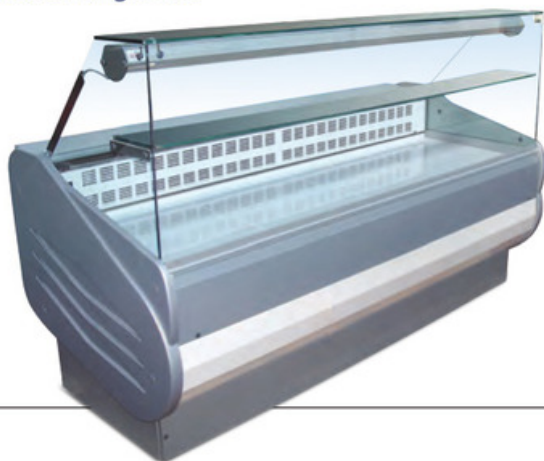

Italian budget semi-ventilated serve over counter with refrigerated under storage

### Features

- Integral unit
- Semi-ventilated counter
- Automatic defrost
- Electronically controlled
- Temperature display
- Curved front glass
- Intermediate ambient glass shelf
- Internal illumination
- Large white display deck (55cm)
- Refrigerated under storage
- Colour: grey / white
- Temperature: -1...+7°C
- Suitable for 25°C ambient and 60% RH
- Refrigerant: R404A

### Product Specification

Model	Width (mm)	Depth (mm)	Height (mm)	Display area (m <sup>2</sup> )	Storage Volume (L)	Weight (Kg)
Milan 100	1040	898	1262	0.6	120	125
Milan 150	1520	898	1262	0.83	249	150
Milan 200	2000	898	1262	1.1	332	180
Milan 250	2480	898	1262	1.38	415	220
Milan 300	2960	898	1262	1.66	498	260