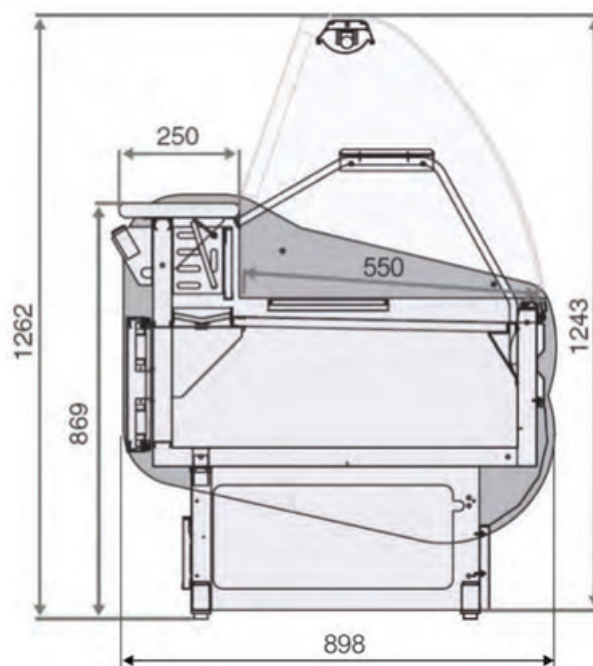

### Features

- Integral unit
- Semi-ventilated counter
- Automatic defrost
- Electronically controlled
- Temperature display
- Curved front glass
- Intermediate ambient glass shelf
- Internal illumination
- Large white display deck (55cm)
- Refrigerated under storage
- Colour: grey / white
- Temperature: -1...+7°C
- Suitable for 25°C ambient and 60% RH
- Refrigerant: R404A

### Product Specification

Model	Width (mm)	Depth (mm)	Height (mm)	Display area (m <sup>2</sup> )	Storage Volume (L)	Weight (Kg)
Milan 100	1040	898	1262	0.6	120	125
Milan 150	1520	898	1262	0.83	249	150
Milan 200	2000	898	1262	1.1	332	180
Milan 250	2480	898	1262	1.38	415	220
Milan 300	2960	898	1262	1.66	498	260