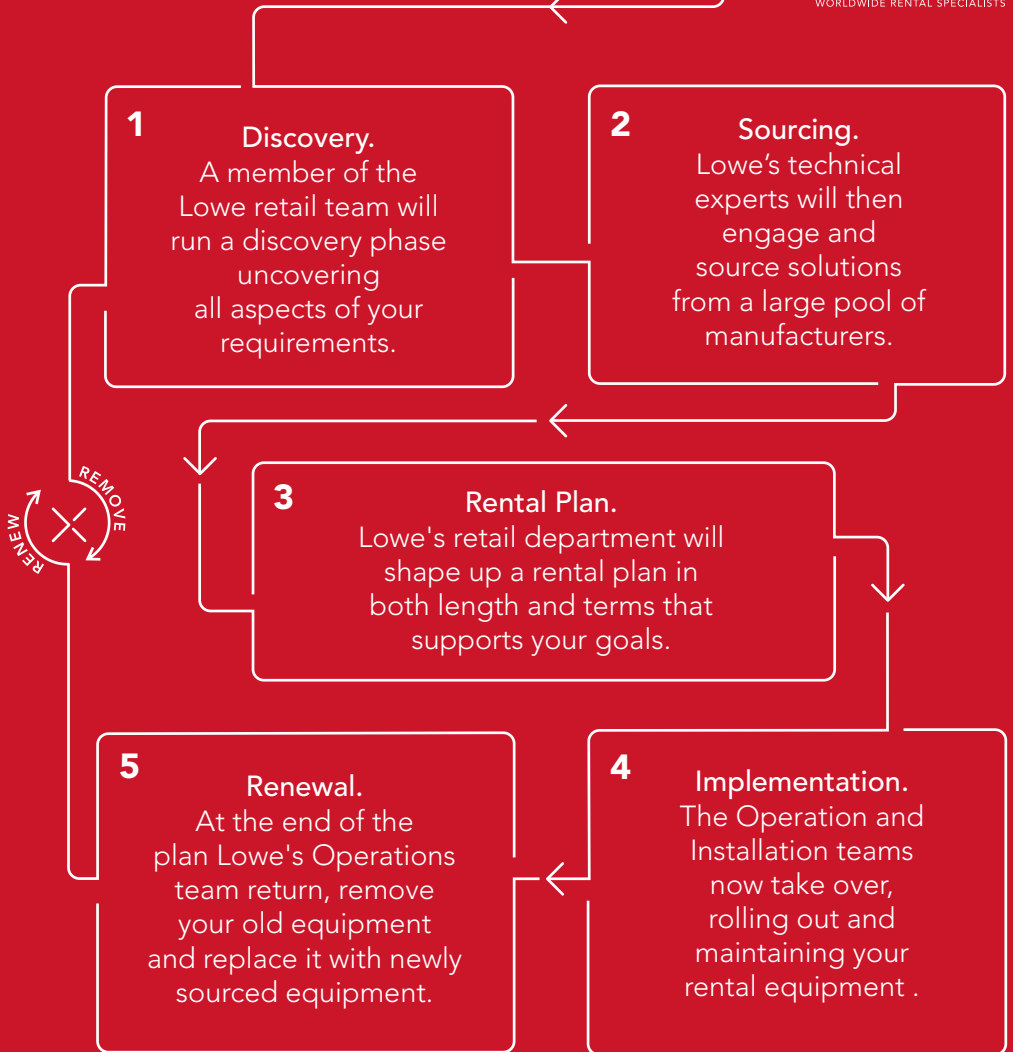

How Does The Process Work ?

Turn Over To Find Out What Equipment Is Available

Equipment Categories Available On Long-Term Rental

Upright Glass Door
Freezers to Chillers

Multideck
Dairy Cabinets

Upright
Glass
Door Dual
Temperature
Cabinets

Glass Serve
Over Counters

Grab 'n' Go
Freezers to Chillers

Need
Something
Different
?

Use Lowe's Global Supply
Network & Buying Power